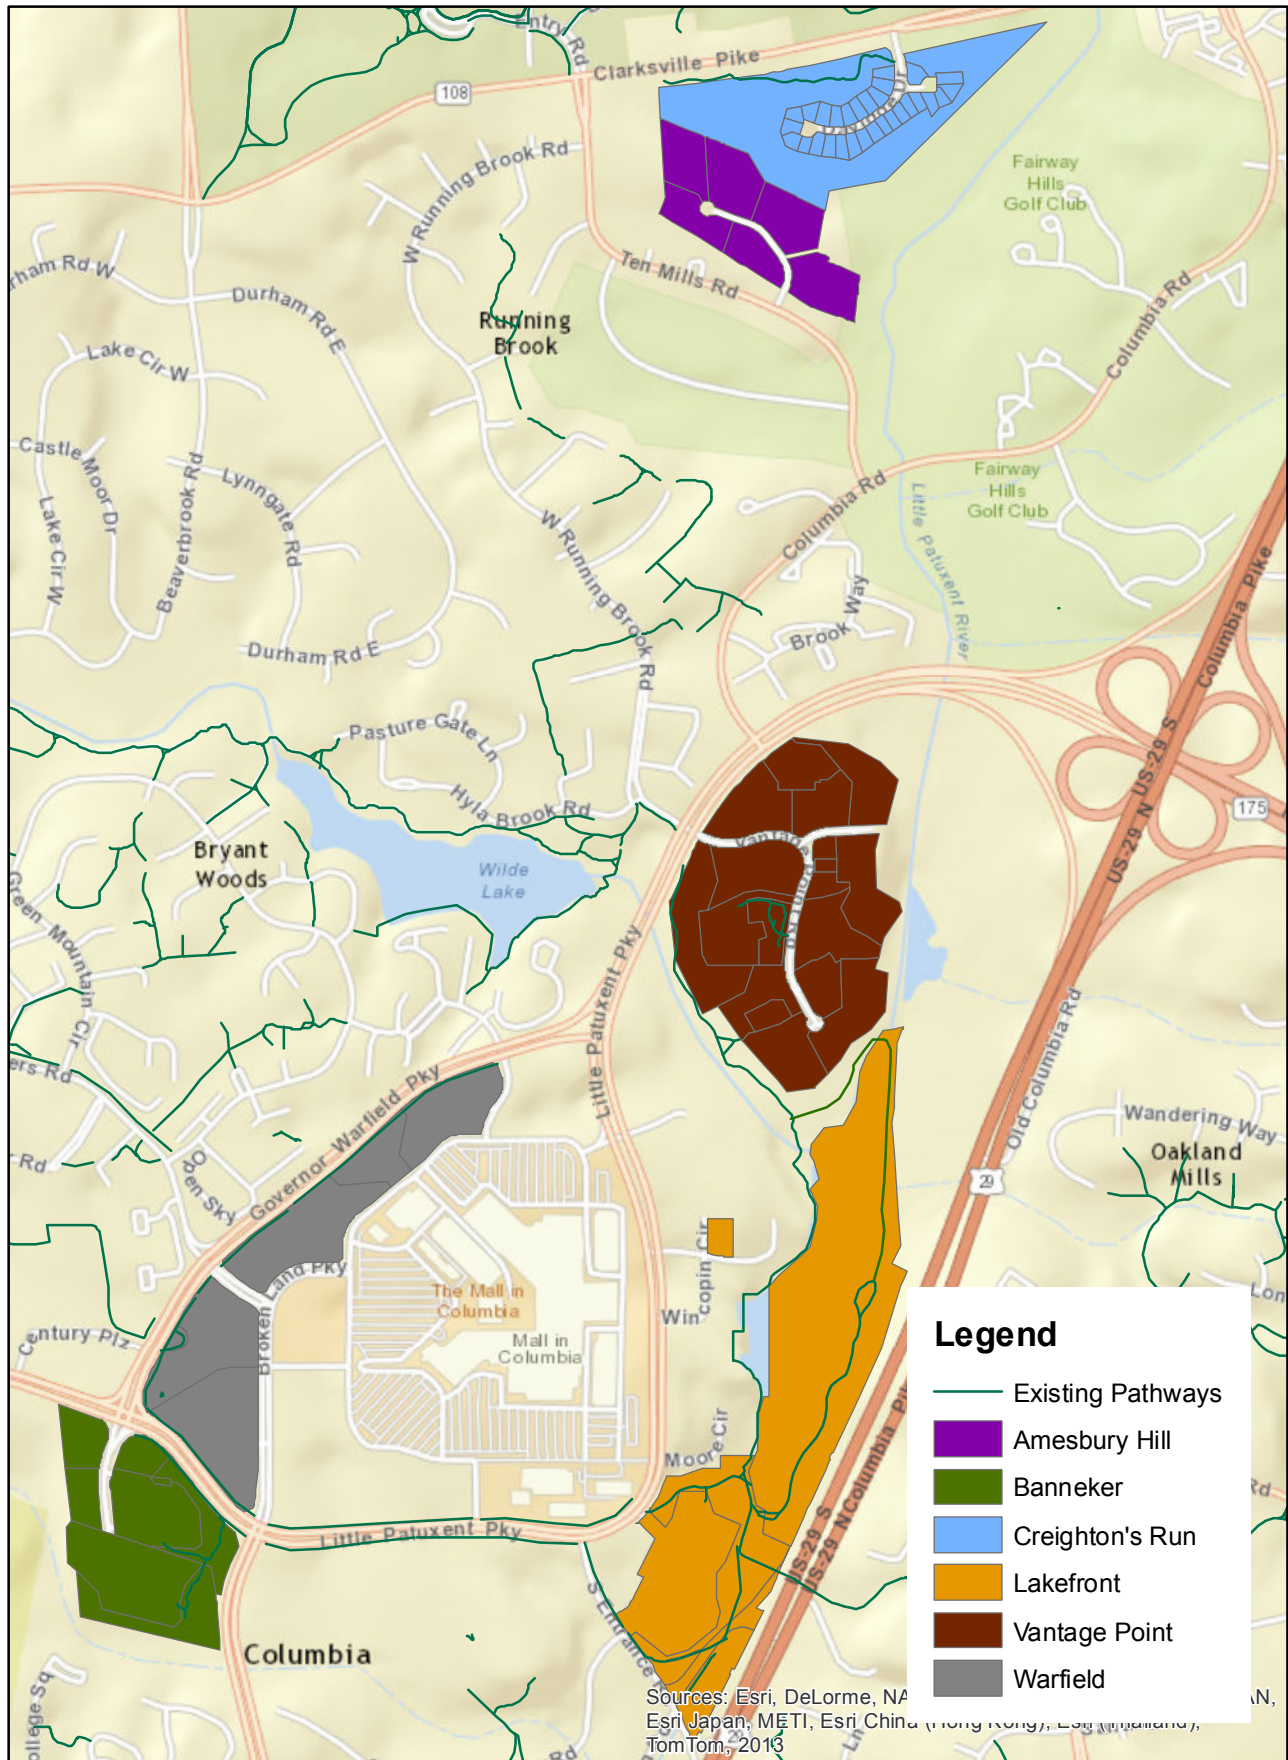

Village of Town Center Neighborhood Boundaries

Legend

- Existing Pathways
- Amesbury Hill
- Banneker
- Creighton's Run
- Lakefront
- Vantage Point
- Warfield

Sources: Esri, DeLorme, NA
 Esri Japan, METI, Esri China (Hong Kong), Esri (India),
 TomTom, 2013